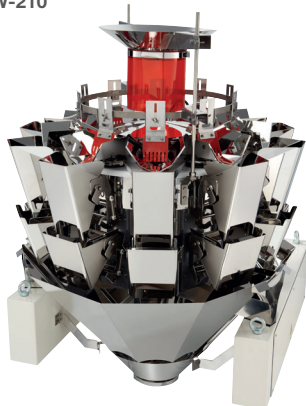

Features & Benefits

Increased yield and productivity

- ▲ Excellent accuracy dramatically reduces product giveaway compared with filling and dosing machines
- ▲ Configured to suit a wide range of free-flowing product applications
- ▲ Economical investment with a short payback period

Consistent and accurate weighing results

- ▲ Dispersion table weight sensor automatically adjusts infeed
- ▲ Individually adjusted radial feeders ensures precision
- ▲ Stepper motor operated hoppers for high accuracy
- ▲ Double-beam strain gauge loadcell on each weigh hopper and digital weigh signal help reduce giveaway

Flexibility in use

- ▲ Option to use weigher as counter with 'count priority software' (based on combined weight of single pieces)

Easy set-up and operation

- ▲ Intuitive, easy-to-use 7" RCU (Remote Control Unit) enables quick set up and use
- ▲ Up to 99 different product presets for rapid product changeovers
- ▲ Multiple language software settings

Minimised machine downtime

- ▲ Tool-free, interchangeable contact parts reduces cleaning time
- ▲ Simple operation RCU screens are easy to learn and prevent operator errors

Space saving

The small footprint makes this an ideal solution for smaller or restricted factory spaces.

CHW-210